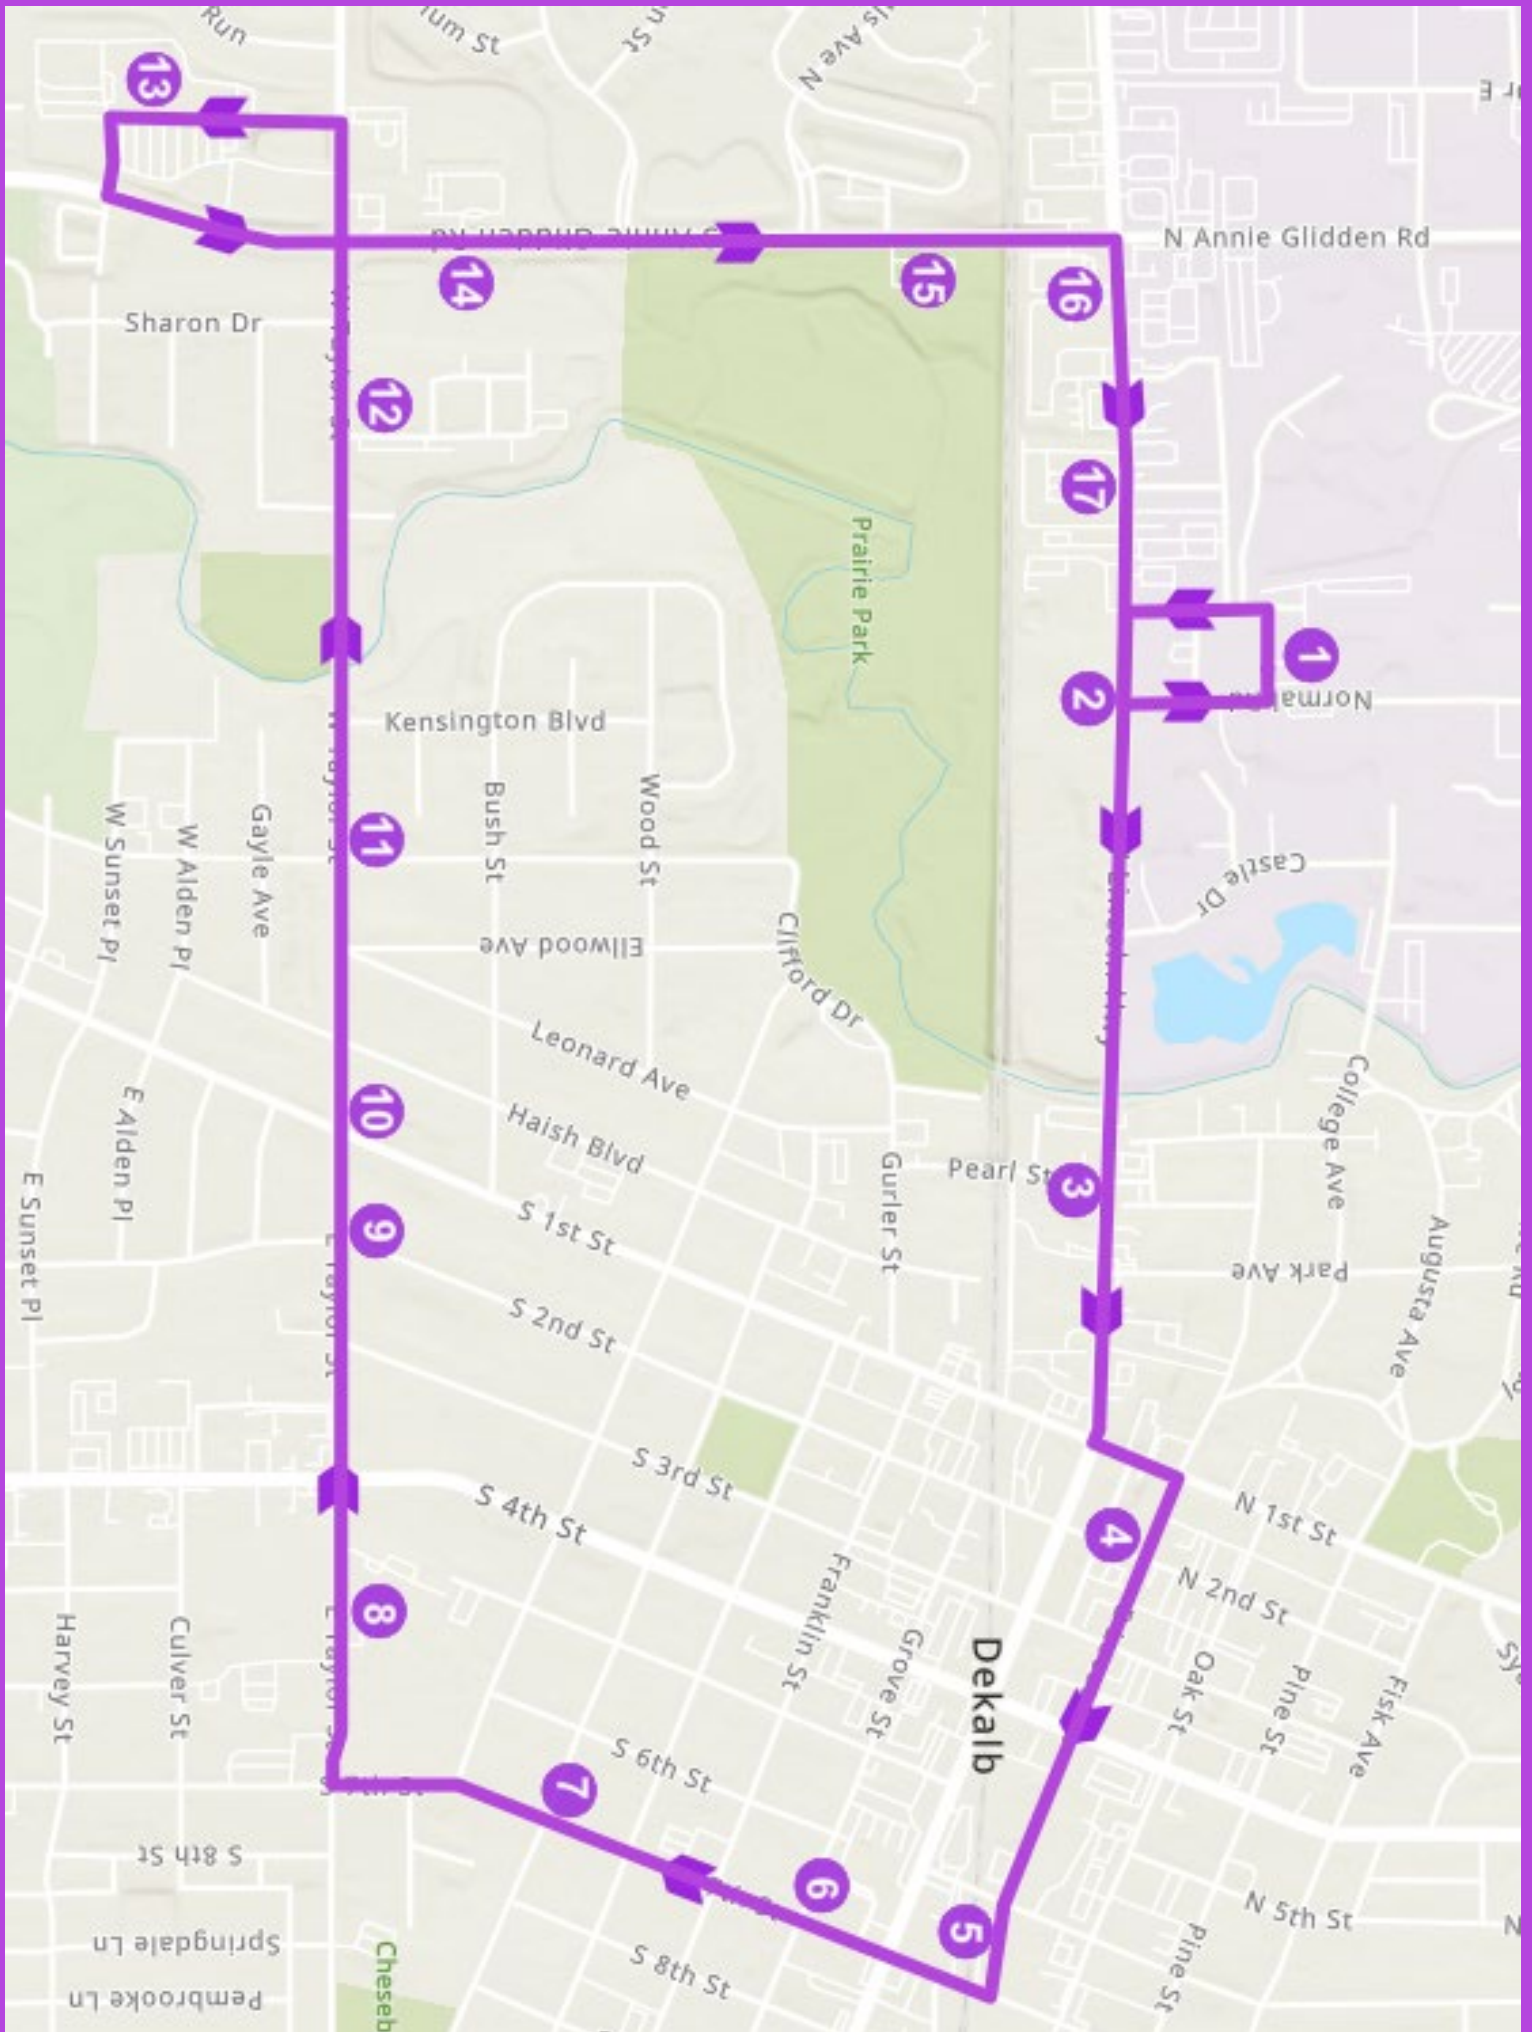

³ = Children under the age of 9 years old must be accompanied by an adult

Major Stops

- West Lincoln Hwy (Hwy 38)
- Locust Street
- Downtown DeKalb
- 7th Street
- Founders Elementary
- Taylor Street Plaza
- Lions Park
- Ashbury Court Apartments
- Schnuck's
- DeKalb Elks Lodge
- CVS

Route 16 – Break Service

Downtown DeKalb • Taylor Street Plaza • Lions Park • Schnuck's

NIU ETA Spot Tracker Link
<https://dekalbpublic.etaspot.net/>

Contact Information
 DeKalb Public Transit
 Phone: (815) 748-2000
 Website: www.cityofdekalb.com
 Facebook: DeKalb IL Public Transit

- 📄 Fare Structure
- 📍 Points of Interest
- 📍 Available Stops
- 📄 Timetables

Route 16 Break Service

Available Stops 16

1 W Locust St at Normal Rd (Layover)	Stop #456	7 South 7th St at Garden St	Stop #626	13 S Annie Glidden at S Malta Rd (Schnuck's Shopping Cnt)	Stop #542
2 West Lincoln Hwy at Normal Rd (Psych Building)	Stop #444	8 Taylor St at 4th St (Taylor St Plaza)	Stop #601	14 S Annie Glidden Rd at Hampton Inn	Stop #595
3 West Lincoln Hwy & Pearl St	Stop #536	9 Taylor St at 2nd St	Stop #664	15 S Annie Glidden at Elks Lodge	Stop #543
4 Locust St at N 2nd St	Stop #623	10 Taylor St at South 1st St	Stop #596	16 West Lincoln Hwy at Annie Glidden Rd (CVS)	Stop #422
5 Locust St at N 6th St	Stop #624	11 Taylor St at Glidden Ave	Stop #540	17 West Lincoln Hwy at Junction Plaza	Stop #443
6 South 7th St at Grove St	Stop #546	12 Taylor St at David St (Ashbury Court Apts)	Stop #541	18 W Locust St at Normal Rd (Layover)	Stop # 456