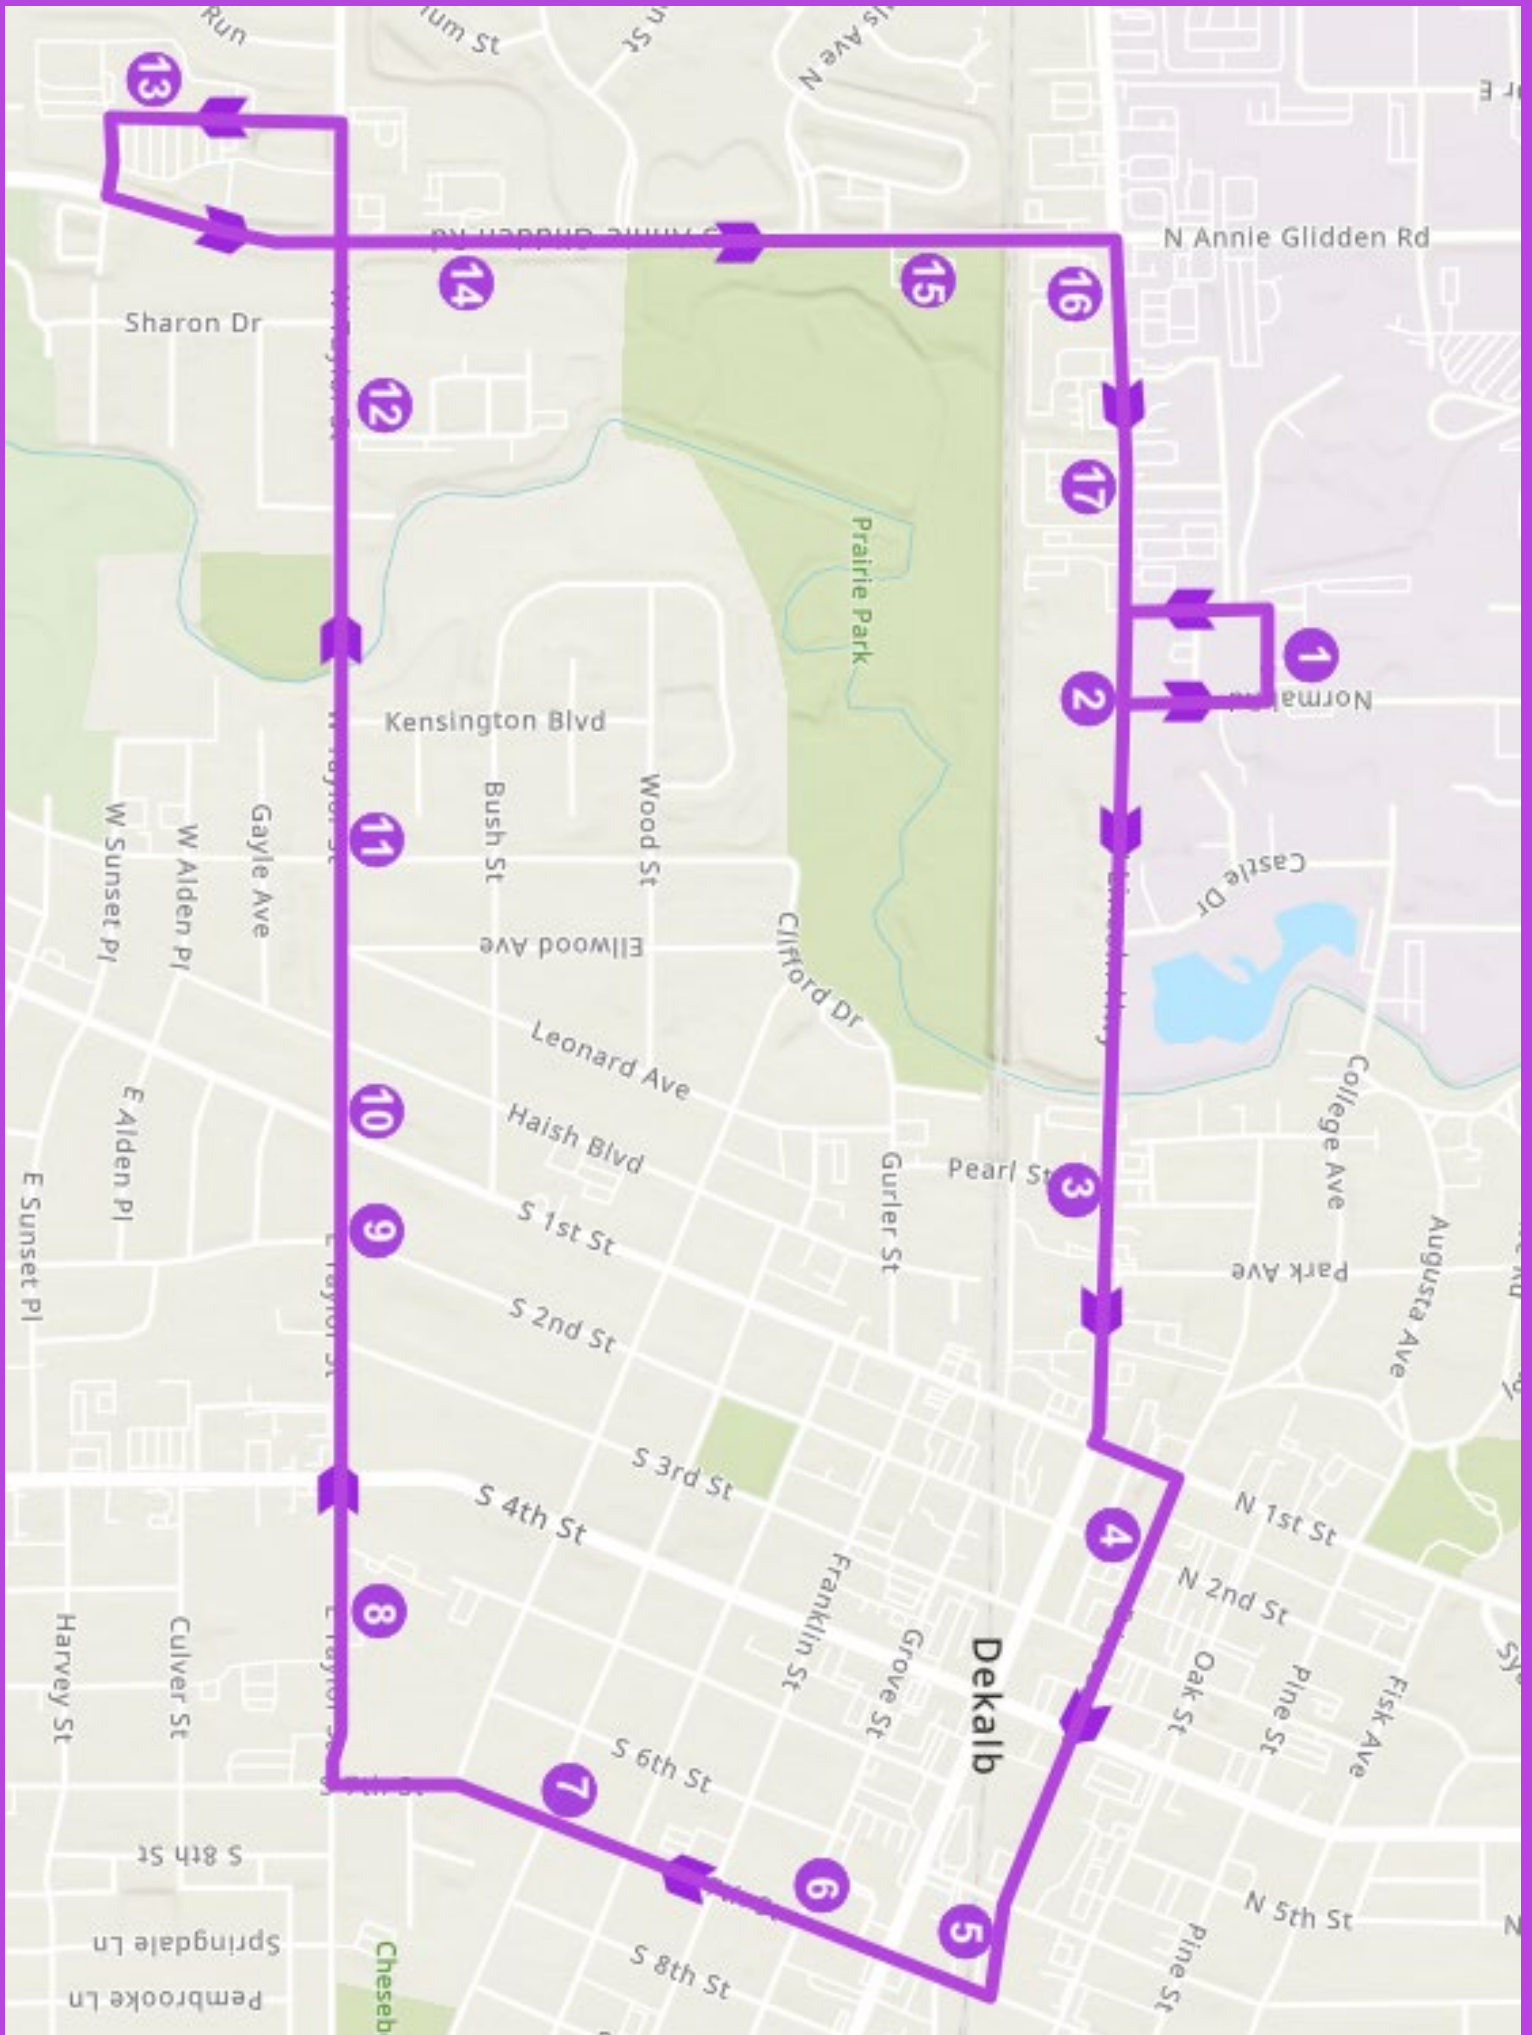

³ = Children under the age of 9 years old must be accompanied by an adult

Major Stops

- West Lincoln Hwy (Hwy 38)
- Locust Street
- Downtown DeKalb
- 7th Street
- Founders Elementary
- Taylor Street Plaza
- Lions Park
- Ashbury Court Apartments
- Schnuck's
- DeKalb Elks Lodge
- CVS

- ☰ Fare Structure
- ☰ Points of Interest
- ☰ Available Stops
- ☰ Timetables

Route 16 Full Service

Available Stops 16

1 W Locust St at Normal Rd (Layover)	Stop #456	7 South 7th St at Garden St	Stop #626	13 S Annie Glidden at S Malta Rd (Schnuck's Shopping Cnt)	Stop #542
2 West Lincoln Hwy at Normal Rd (Psych Building)	Stop #444	8 Taylor St at 4th St (Taylor St Plaza)	Stop #601	14 S Annie Glidden Rd at Hampton Inn	Stop #595
3 West Lincoln Hwy & Pearl St	Stop #536	9 Taylor St at 2nd St	Stop #664	15 S Annie Glidden at Elks Lodge	Stop #543
4 Locust St at N 2nd St	Stop #623	10 Taylor St at South 1st St	Stop #596	16 West Lincoln Hwy at Annie Glidden Rd (CVS)	Stop #422
5 Locust St at N 6th St	Stop #624	11 Taylor St at Glidden Ave	Stop #540	17 West Lincoln Hwy at Junction Plaza	Stop #443
6 South 7th St at Grove St	Stop #546	12 Taylor St at David St (Ashbury Court Apts)	Stop #541	18 W Locust St at Normal Rd (Layover)	Stop # 456