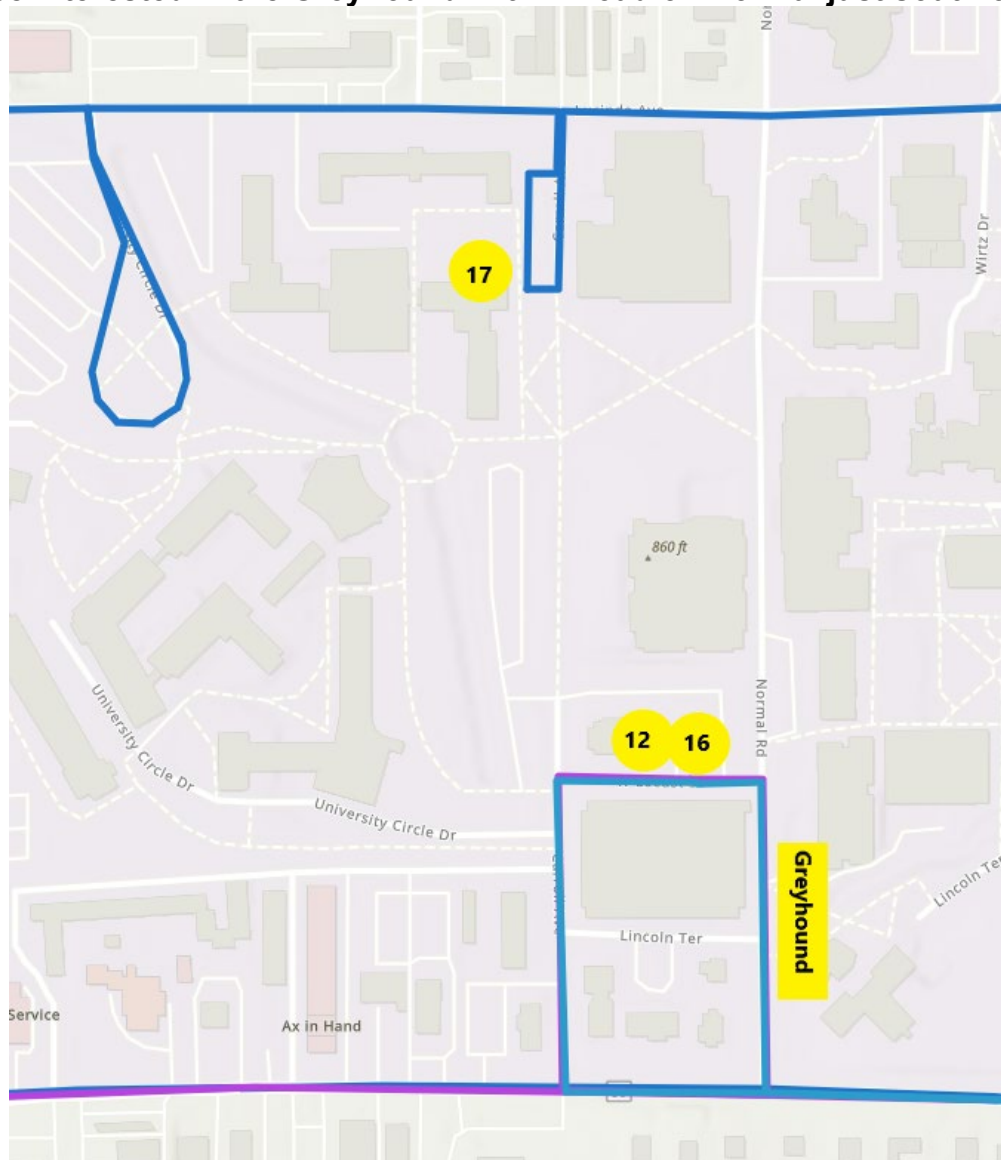

RIDER ALERT

Effective August 01, 2023

New routing due to Normal Rd Closure Route 12, 16 & 17

With the closure of Normal Road set for August 01, 2023, the following routes will be modified to address the closure.

The route 12 – will lay over at Normal and Locust.

The route 16 – will lay over at Normal and Locust.

The route 17 – will layover inside HSC at the open shelter on the west side.

For those interested in the Greyhound – it will load on Normal just south of Locust.