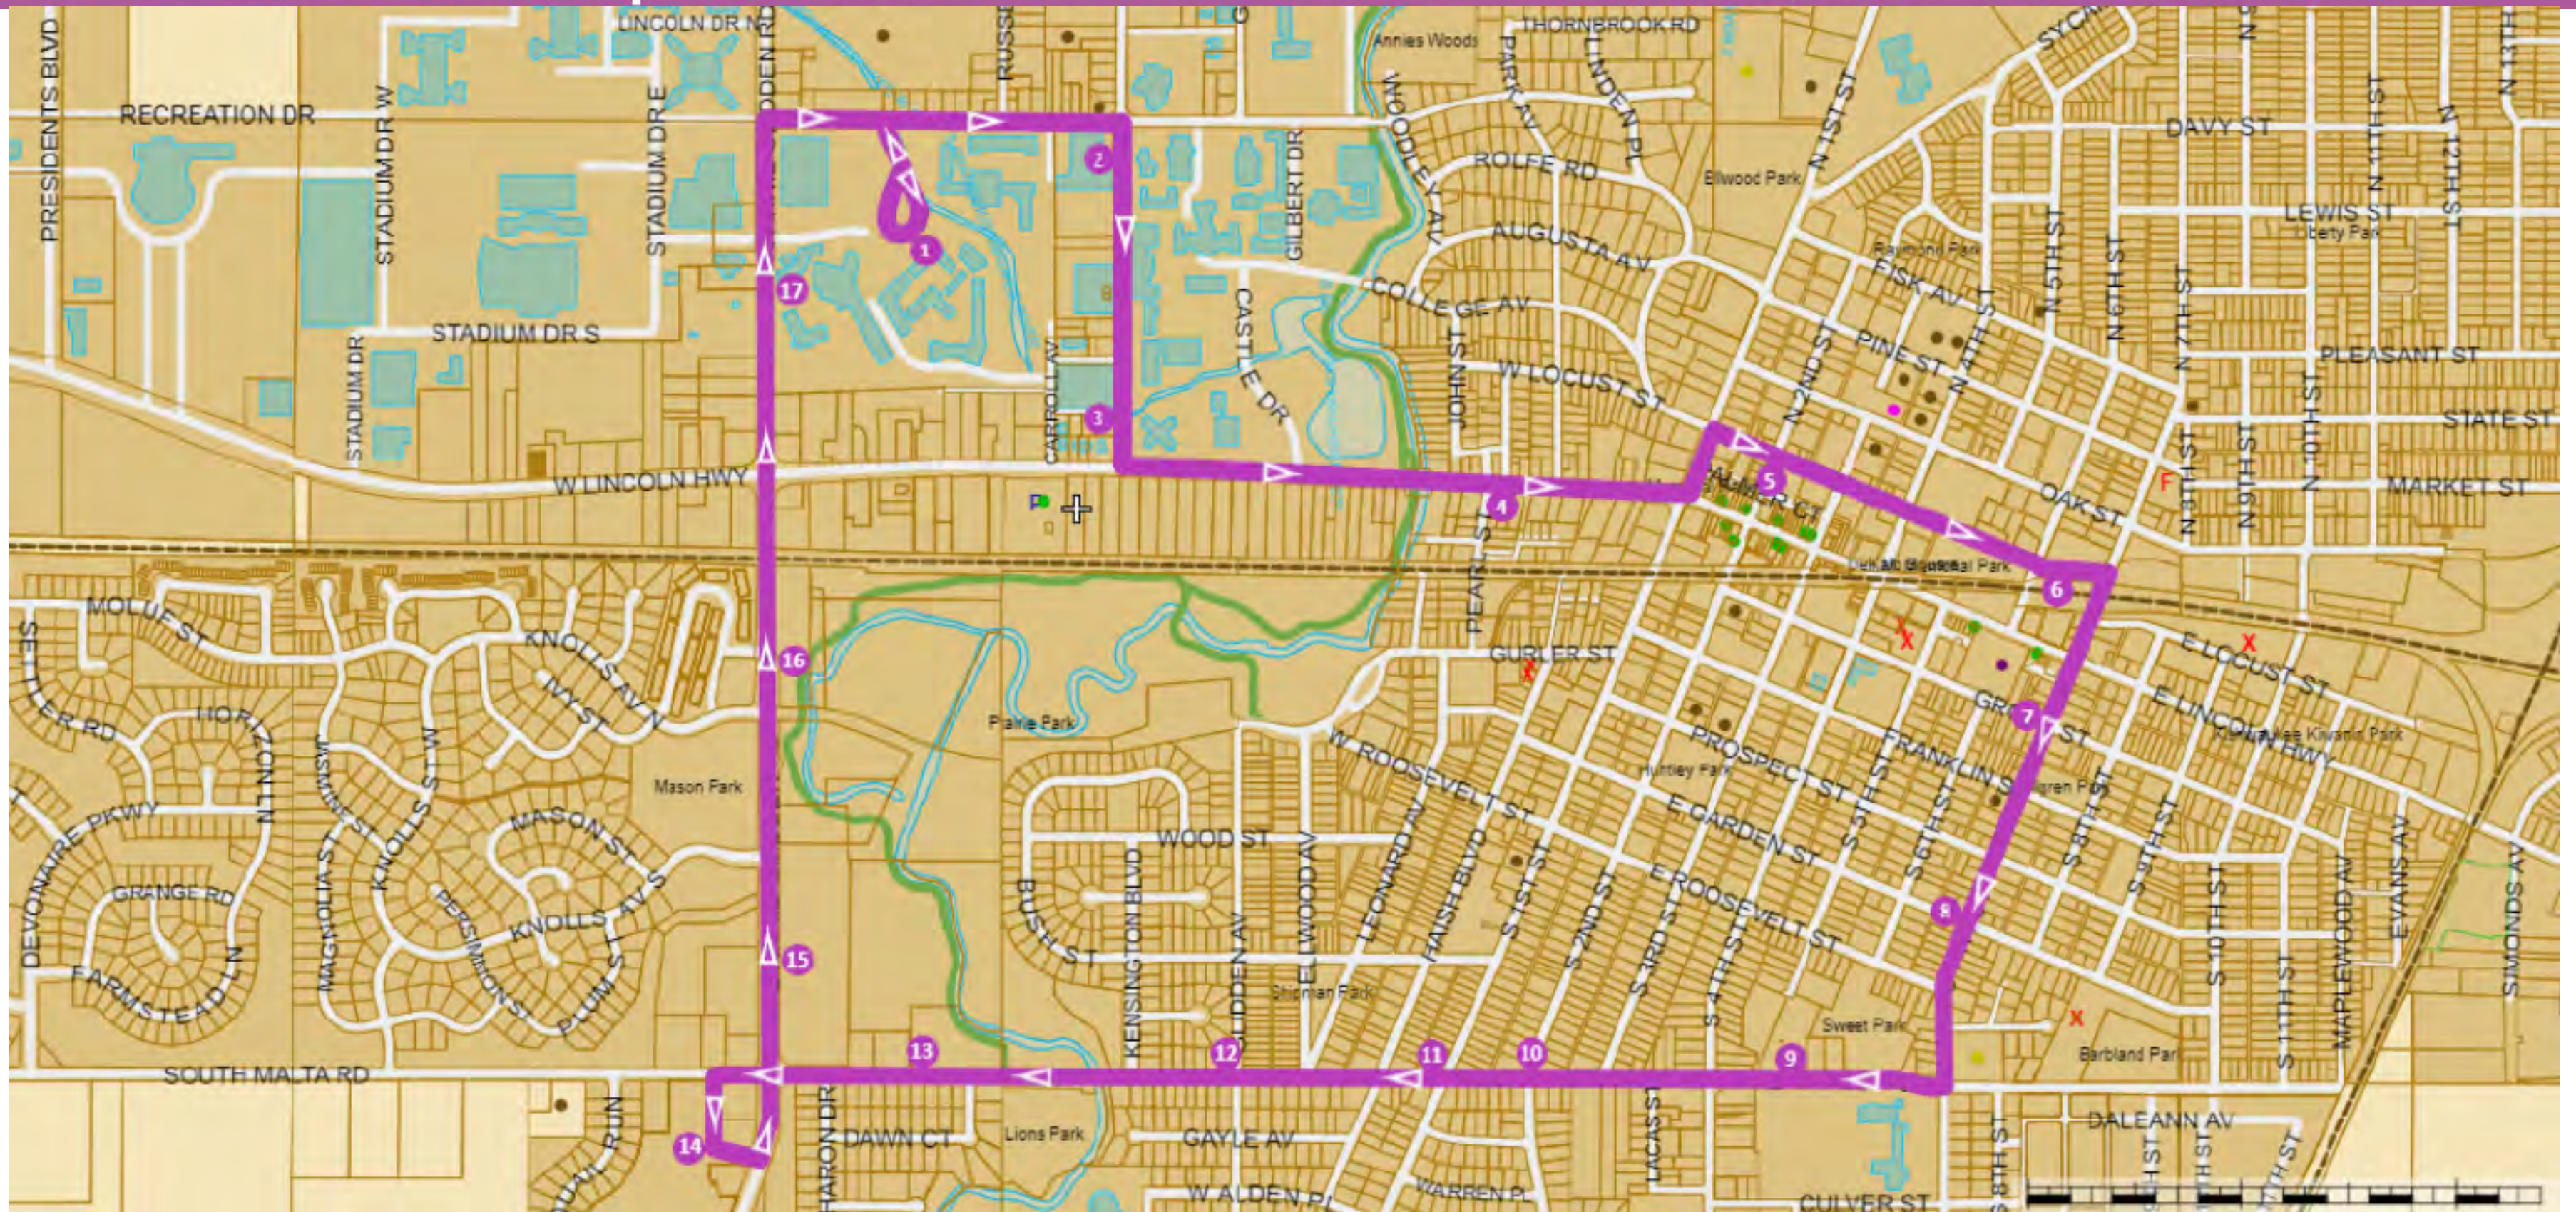

Major Stops

Servicing downtown DeKalb, Lincoln Highway, South DeKalb residential and Annie Glidden Road areas such as:

- DuSable Hall
- Holmes Student Center
- Locust Street
- 7th Street
- Taylor St Plaza
- Ashbury Court Apartments
- Schnuck's
- Barsema Alumni Visitors Center

- Campus Map: <https://www.niu.edu/visit/maps/interactivemap.shtml>

Transfer Points

Transfer Location	Transfers Accepted
6th St & Locust St	Routes 16 & 17

Break Service Dates

Break Service dates follow the NIU Academic Calendar and can be found at calendar.niu.edu

ROUTE 16

DuSable Turnaround • Downtown DeKalb • Taylor St Plaza • Schnuck's

- Fare Structure
- Points of Interest & Major Stops
- Break Schedule
- Available Stops
- Timetables

Huskie Line | Route 16 -

Servicing the NIU Residence Halls, Lincoln Highway, Downtown DeKalb, Taylor Street, and Schnucks

Available Stops Route 16

1	DuSable Turnaround	Stop #634	8	South 7th at Garden St	Stop #626	15	Annie Glidden Rd at Hampton Inn	Stop #506
2	Normal Rd at Lucinda Ave (Holmes Student Center)	Stop #606	9	Taylor St at 4th St (Taylor St Plaza)	Stop #601	16	Annie Glidden Rd at Elks Lodge	Stop #622
3	Normal Rd at Lincoln Ter (Parking Services)	Stop #645	10	Taylor St at 2nd St	Stop #664	17	Annie Glidden Rd at Stadium Dr (Graham Hall)	Stop #554
4	West Lincoln Hwy at Pearl St	Stop #530	11	Taylor St at South 1st St	Stop #596	18	DuSable Turnaround	Stop #634
5	Locust St at N 2nd St	Stop #623	12	Taylor St at Glidden Ave	Stop #540			
6	Locust St at N 6th St	Stop #624	13	Taylor St at David St (Ashbury Court Apts)	Stop #541			
7	South 7th at Grove St	Stop #546	14	S Annie Glidden at S Malta Rd (Schnuck's Shopping Cnt)	Stop #542			